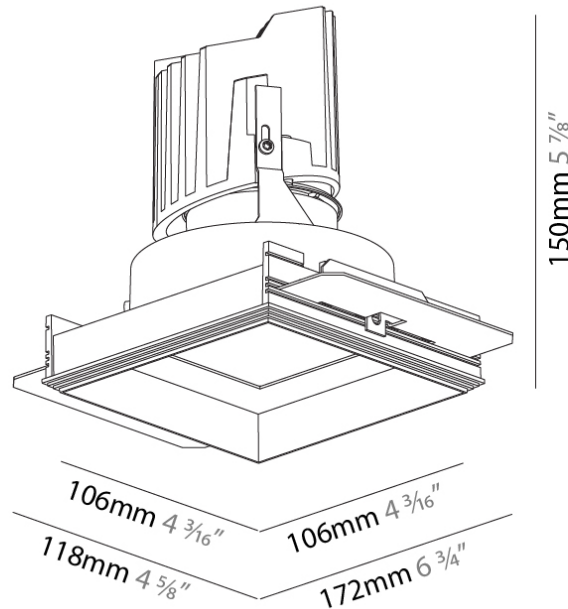

ELECTRICAL

Lamp Type: LED (Zhaga Standard)
Input Wattage (W): 15.5
Total Output Wattage (W): 14.5
Dimming: Tri-Mode (Non-Dimming and Phase Dimming (120Vac only) and 0-10V Dimming)
Driver Included: No
Driver Location: Recessed Housing
Driver Type: Constant Current - Universal
Driver Class: Class 2
Housing: See components
Input Voltage (V): 120 - 277
Constant Current (MA): 500

LED

Number of LEDs: 1
Color Temperature (°K): 2700 / 3000 / 3500 / 4000
Max. Delivered Lumen (lm): 940 / 980 / 1029 / 1050
Nominal Lumen (lm): 1386 / 1438 / 1511 / 1542
CRI: >90 CRI
Efficiency (%): 87.9 / 88.4 / 87.9
Lamp Life (hrs): 50000
Upon Request: RGB-W Tunable White Special Color Temperature Special LED

OPTICAL

Reflector: 20 / 40 / 60
Upon Request: Special Beam Angles

RATINGS AND CERTIFICATIONS

382, F 416-247-9319, www.zaneen.com

Created by Zaneen for North American standards. At the end of the existing Model #. For assistance on 'custom' specifications, contact zteam@zaneen.com.

In a constant effort to supply the best product, we reserve the right to change specifications or materials without notice. The most recent specification sheets are found at zaneen.com

IP rating: IP20