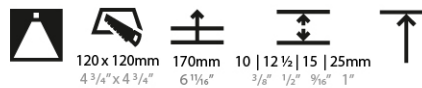

ELECTRICAL

Lamp Type: LED (Zhaga Standard)
Input Wattage (W): 15.5
Total Output Wattage (W): 14.5
Dimming: Tri-Mode (Non-Dimming and Phase Dimming (120Vac only) and 0-10V Dimming)
Driver Included: No
Driver Location: Recessed Housing
Driver Type: Constant Current - Universal
Driver Class: Class 2
Housing: See components
Input Voltage (V): 120 - 277
Constant Current (MA): 500

LED

Number of LEDs: 1
Color Temperature (°K): 2700 / 3000 / 3500 / 4000
Max. Delivered Lumen (lm): 940 / 980 / 1029 / 1050
Nominal Lumen (lm): 1386 / 1438 / 1511 / 1542
CRI: >90 CRI
Efficiency (%): 87.9 / 88.4 / 87.9
Lamp Life (hrs): 50000
Upon Request: RGB-W Tunable White Special Color Temperature Special LED

OPTICAL

Reflector*: 20 / 40 / 60
Upon Request: Special Beam Angles

RATINGS AND CERTIFICATIONS

Available for international specifications by adding 'INT' at the end of the existing Model #. For assistance on 'custom' specifications, contact zteam@zaneen.com. In a constant effort to supply the best product, we reserve the right to change specifications or materials without notice. The most recent specification sheets are found at zaneen.com

IP rating: IP20