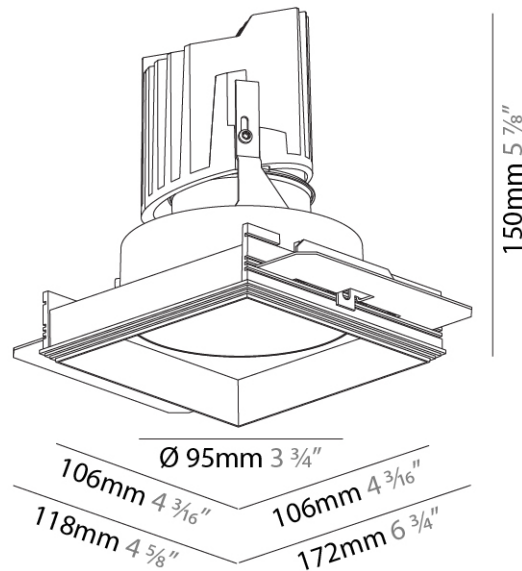

ELECTRICAL

Lamp Type: LED (Zhaga Standard)
Input Wattage (W): 15.5
Total Output Wattage (W): 14.5
Dimming: Tri-Mode (Non-Dimming and Phase Dimming (120Vac only) and 0-10V Dimming)
Driver Included: No
Driver Location: Recessed Housing
Driver Type: Constant Current - Universal
Driver Class: Class 2
Housing: See components
Input Voltage (V): 120 - 277
Constant Current (MA): 500

LED

Number of LEDs: 1
Color Temperature (°K): 2700 / 3000 / 3500 / 4000
Max. Delivered Lumen (lm): 940 / 980 / 1029 / 1050
Nominal Lumen (lm): 1386 / 1438 / 1511 / 1542
CRI: >90 CRI
Efficiency (%): 87.9 / 88.4 / 87.9
Lamp Life (hrs): 50000
Upon Request: RGB-W Tunable White Special Color Temperature Special LED

OPTICAL

Reflector*: 20 / 40 / 60
Upon Request: Special Beam Angles

RATINGS AND CERTIFICATIONS

Available for international specifications by adding 'INT' at the end of the existing Model #. For assistance on 'custom' specifications, contact zteam@zaneen.com. In a constant effort to supply the best product, we reserve the right to change specifications or materials without notice. The most recent specification sheets are found at zaneen.com

IP rating: IP20